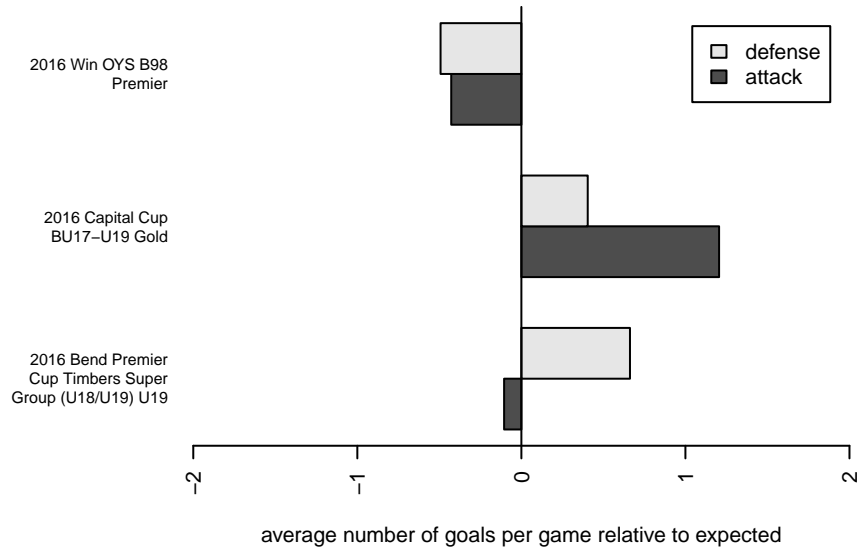

Cascade Rush Steelheaders B98

Cascade Rush FC
 Bend, OR
 B98 total strength=1713
 attack=31.25 defense=17.98
 spr league = Win OYS B98 Premier

alt names used:
 CASCADE RUSH RUSH STEELHEADERS (OI
 Cascade Rush Steelheaders
 Cascade Rush 98B

Venues played:
 2016 Capital Cup BU17-U19 Gold
 2016 Bend Premier Cup Timbers Super Group
 2016 Win OYS B98 Premier

Cascade Rush Steelheaders B98
 Dots are actual minus expected GF (blue circles) and GA (red triangles).
 Blue line is smoothed change in attack strength. Red is smoothed change in defense strength.

**attack and defense variance (black dot)
relative to other teams
and top 10 in region**

**attack and defense rating
relative to others at age
and all opponents in last 13 months**

**attack and defense rating
relative to others at age
and all opponents in last 13 months**

Performance relative to 13 month average

Performance relative to 13 month average

Distribution of opponents
 Red = Lose zone, Blue = Win zone, Green = Even
 Black line separates win/lose zones

lot. A=Neither has attack advantage, B=Opponent has both attack and defense advantage, C=Opponent has both attack and defense disadvantage, D=Both have