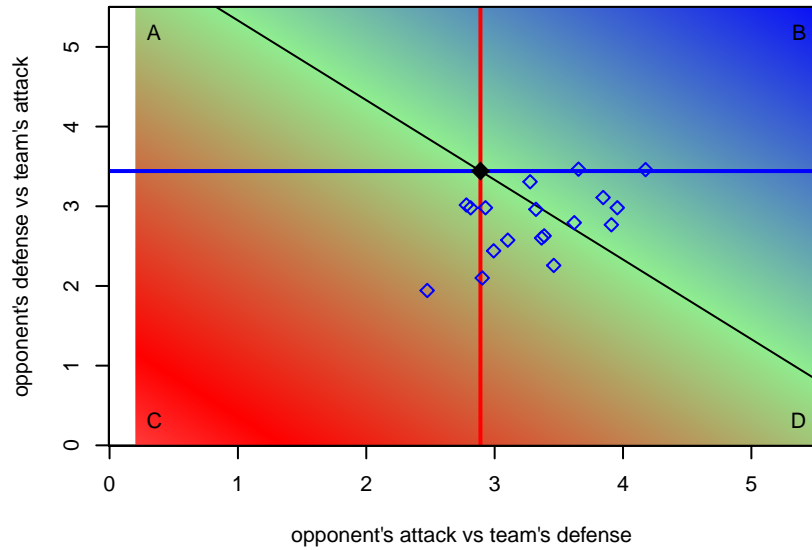

Cascade Rush Steelheaders B98

Cascade Rush FC
 Bend, OR
 B98 total strength=1713
 attack=31.25 defense=17.98
 spr league = Win OYS B98 Premier

alt names used:
 CASCADE RUSH RUSH STEELHEADERS (OI
 Cascade Rush Steelheaders
 Cascade Rush 98B

Venues played:
 2016 Capital Cup BU17-U19 Gold
 2016 Bend Premier Cup Timbers Super Group
 2016 Win OYS B98 Premier

Cascade Rush Steelheaders B98
 Dots are actual minus expected GF (blue circles) and GA (red triangles).
 Blue line is smoothed change in attack strength. Red is smoothed change in defense strength.

**attack and defense variance (black dot)
relative to other teams
and top 10 in region**

**attack and defense rating
relative to others at age
and all opponents in last 13 months**

**attack and defense rating
relative to others at age
and all opponents in last 13 months**

Performance relative to 13 month average

Performance relative to 13 month average

Distribution of opponents
 Red = Lose zone, Blue = Win zone, Green = Even
 Black line separates win/lose zones

lot. A=Neither has attack advantage, B=Opponent has both attack and defense advantage, C=Opponent has both attack and defense disadvantage, D=Both have