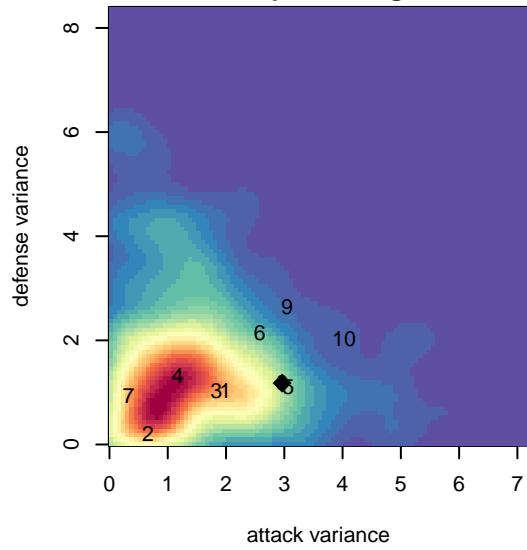

Cascade Rush Steelheaders B98

Cascade Rush FC
 Bend, OR
 B98 total strength=1713
 attack=31.25 defense=17.98
 spr league = Win OYS B98 Premier

alt names used:
 CASCADE RUSH RUSH STEELHEADERS (OI
 Cascade Rush Steelheaders
 Cascade Rush 98B

Venues played:
 2016 Capital Cup BU17-U19 Gold
 2016 Bend Premier Cup Timbers Super Group
 2016 Win OYS B98 Premier

Cascade Rush Steelheaders B98
 Dots are actual minus expected GF (blue circles) and GA (red triangles).
 Blue line is smoothed change in attack strength. Red is smoothed change in defense strength.

**attack and defense variance (black dot)
relative to other teams
and top 10 in region**

**attack and defense rating
relative to others at age
and all opponents in last 13 months**

**attack and defense rating
relative to others at age
and all opponents in last 13 months**

Performance relative to 13 month average

Performance relative to 13 month average

Distribution of opponents
 Red = Lose zone, Blue = Win zone, Green = Even
 Black line separates win/lose zones

lot. A=Neither has attack advantage, B=Opponent has both attack and defense advantage, C=Opponent has both attack and defense disadvantage, D=Both have