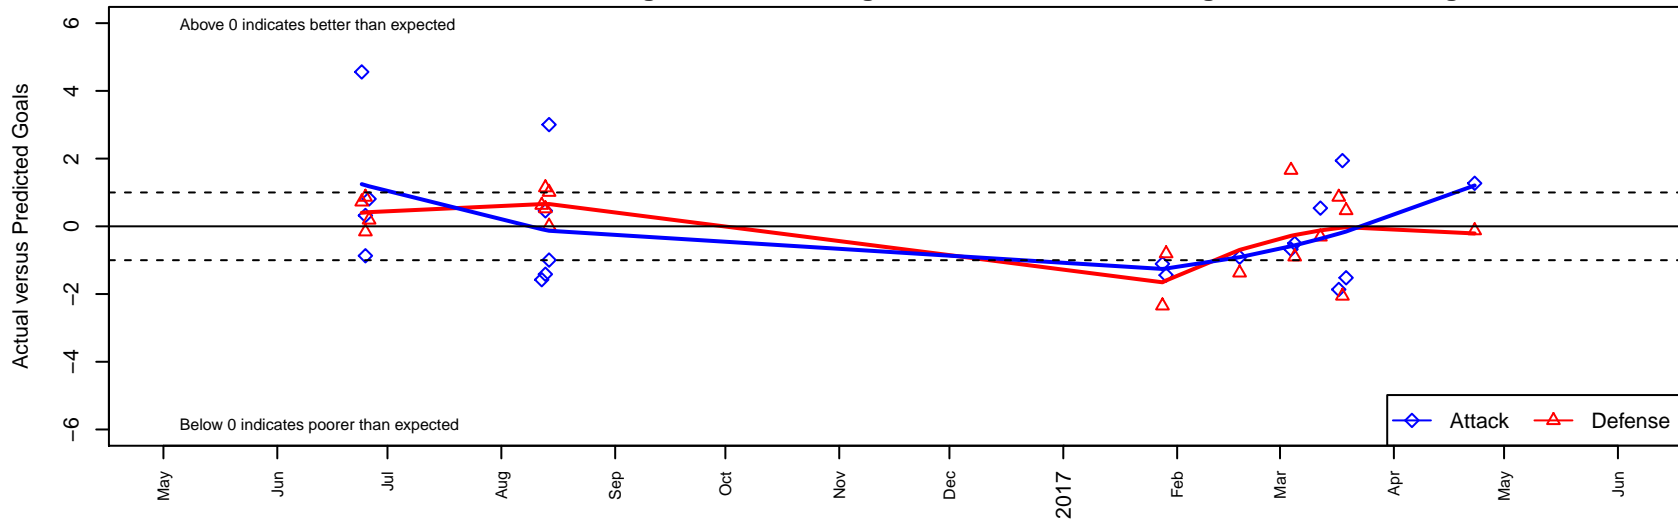

Cascade Rush Steelheaders B98

Cascade Rush FC
 Bend, OR
 B98 total strength=1713
 attack=31.25 defense=17.98
 spr league = Win OYS B98 Premier

alt names used:
 CASCADE RUSH RUSH STEELHEADERS (OI
 Cascade Rush Steelheaders
 Cascade Rush 98B

Venues played:
 2016 Capital Cup BU17-U19 Gold
 2016 Bend Premier Cup Timbers Super Group
 2016 Win OYS B98 Premier

Cascade Rush Steelheaders B98
 Dots are actual minus expected GF (blue circles) and GA (red triangles).
 Blue line is smoothed change in attack strength. Red is smoothed change in defense strength.

**attack and defense variance (black dot)
relative to other teams
and top 10 in region**

**attack and defense rating
relative to others at age
and all opponents in last 13 months**

**attack and defense rating
relative to others at age
and all opponents in last 13 months**

Performance relative to 13 month average

Performance relative to 13 month average

Distribution of opponents
 Red = Lose zone, Blue = Win zone, Green = Even
 Black line separates win/lose zones

lot. A=Neither has attack advantage, B=Opponent has both attack and defense advantage, C=Opponent has both attack and defense disadvantage, D=Both have