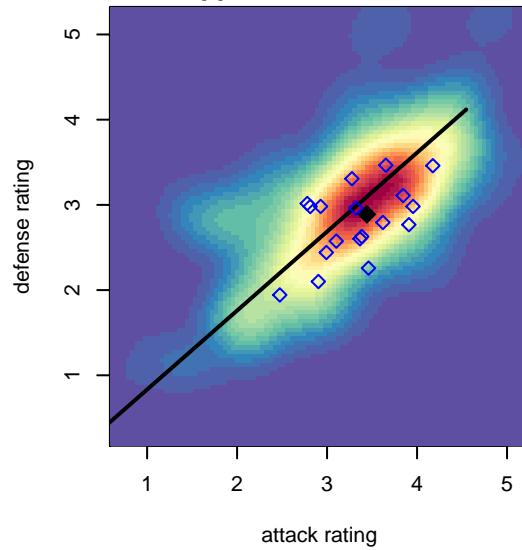

Cascade Rush Steelheaders B98

Cascade Rush FC
 Bend, OR
 B98 total strength=1713
 attack=31.25 defense=17.98
 spr league = Win OYS B98 Premier

alt names used:
 CASCADE RUSH RUSH STEELHEADERS (OI
 Cascade Rush Steelheaders
 Cascade Rush 98B

Venues played:
 2016 Capital Cup BU17-U19 Gold
 2016 Bend Premier Cup Timbers Super Group
 2016 Win OYS B98 Premier

Cascade Rush Steelheaders B98
 Dots are actual minus expected GF (blue circles) and GA (red triangles).
 Blue line is smoothed change in attack strength. Red is smoothed change in defense strength.

**attack and defense variance (black dot)
relative to other teams
and top 10 in region**

**attack and defense rating
relative to others at age
and all opponents in last 13 months**

**attack and defense rating
relative to others at age
and all opponents in last 13 months**

Performance relative to 13 month average

Performance relative to 13 month average

Distribution of opponents
 Red = Lose zone, Blue = Win zone, Green = Even
 Black line separates win/lose zones

lot. A=Neither has attack advantage, B=Opponent has both attack and defense advantage, C=Opponent has both attack and defense disadvantage, D=Both have