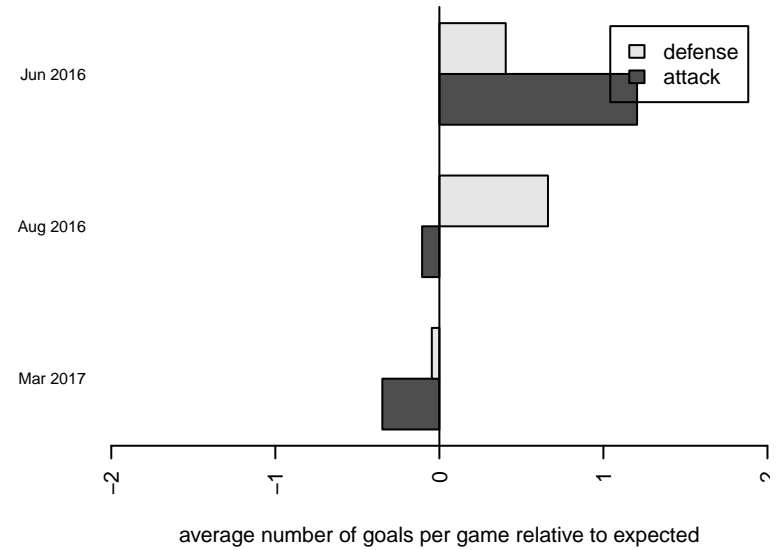

Venues played:
 2016 Capital Cup BU17-U19 Gold
 2016 Bend Premier Cup Timbers Super Group
 2016 Win OYS B98 Premier

Cascade Rush Steelheaders B98
 Dots are actual minus expected GF (blue circles) and GA (red triangles).
 Blue line is smoothed change in attack strength. Red is smoothed change in defense strength.

**attack and defense variance (black dot)
relative to other teams
and top 10 in region**

**attack and defense rating
relative to others at age
and all opponents in last 13 months**

**attack and defense rating
relative to others at age
and all opponents in last 13 months**

Performance relative to 13 month average

Performance relative to 13 month average

Distribution of opponents
 Red = Lose zone, Blue = Win zone, Green = Even
 Black line separates win/lose zones

lot. A=Neither has attack advantage, B=Opponent has both attack and defense advantage, C=Opponent has both attack and defense disadvantage, D=Both have