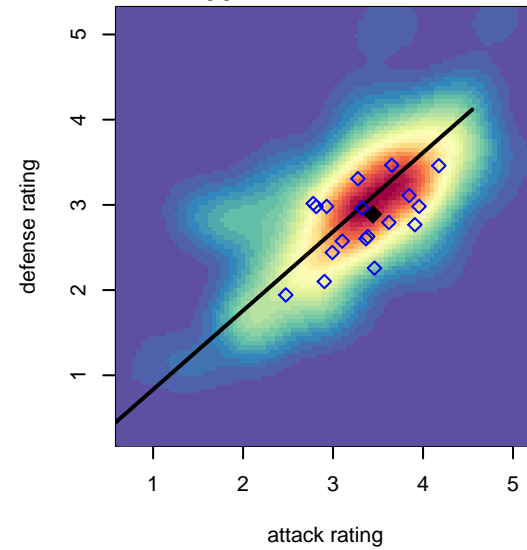

Cascade Rush Steelheaders B98

Cascade Rush FC
 Bend, OR
 B98 total strength=1713
 attack=31.25 defense=17.98
 spr league = Win OYS B98 Premier

alt names used:
 CASCADE RUSH RUSH STEELHEADERS (OI
 Cascade Rush Steelheaders
 Cascade Rush 98B

Venues played:
 2016 Capital Cup BU17-U19 Gold
 2016 Bend Premier Cup Timbers Super Group
 2016 Win OYS B98 Premier

Cascade Rush Steelheaders B98
 Dots are actual minus expected GF (blue circles) and GA (red triangles).
 Blue line is smoothed change in attack strength. Red is smoothed change in defense strength.

**attack and defense variance (black dot)
relative to other teams
and top 10 in region**

**attack and defense rating
relative to others at age
and all opponents in last 13 months**

**attack and defense rating
relative to others at age
and all opponents in last 13 months**

Performance relative to 13 month average

Performance relative to 13 month average

Distribution of opponents
 Red = Lose zone, Blue = Win zone, Green = Even
 Black line separates win/lose zones

lot. A=Neither has attack advantage, B=Opponent has both attack and defense advantage, C=Opponent has both attack and defense disadvantage, D=Both have